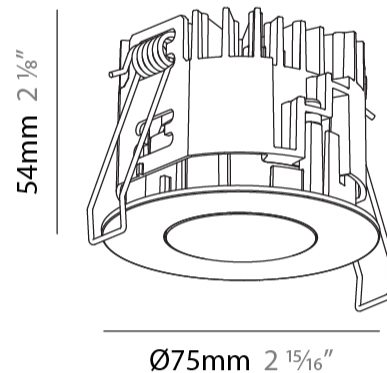

GENERAL

Series: Oiko Pro Round
Subseries: Oiko Pro Wallwash
Brand: Prolicht
Division: Architectural
Mounting Type: Recessed
Mounting Location: Ceiling
Subcategory: Downlight

PHYSICAL

Shape: Round
Diameter (mm): 75
Diameter (in): 2 ¹⁵/₁₆
Height (mm): 54
Height (in): 2 ¹/₈
Ceiling Thickness (mm): 1 - 25
Ceiling Thickness (in): 1/16 - 1 3/16
Min. Recessing Depth (mm): 60
Min. Recessing Depth (in): 2 ³/₈
Light Distribution: Downlight
Fixture Finish: SSR / BKV / CWI / CRY / HAB / UFT / ITA / RUA / FTG / MYG / LOD / PUS / FRO / FUP / KIA / POP / BLS / SPG / MEY / GOH / GUM / CHC / COM / ABZ / JAG / OBR / MOS / ROR
Fixture Material: Aluminum Die Cast
Cut-out Measurements: 68mm / 2 11/16" Diameter

ELECTRICAL

Lamp Type: LED (Zhaga Standard)
Input Wattage (W): 14
Total Output Wattage (W): 12.7
Dimming: Dali Dimming
Driver Included: No
Driver Location: Recessed Housing
Driver Type: Constant Current - Universal (120Vac only for DALI driver)
Driver Class: Class 2
Input Voltage (V): 120 - 277
Constant Current (MA): 700

LED

Color Temperature (°K): 2700-6500 Tunable White
Max. Delivered Lumen (lm): 1159
Nominal Lumen (lm): 1460
CRI: >90 CRI
Lamp Life (hrs): 50000
Special LEDs offerings: Tunable White

OPTICAL

Adjustability: Fixed

RATINGS AND CERTIFICATIONS

Certified By: Certified for North American Standards
IP rating: IP54