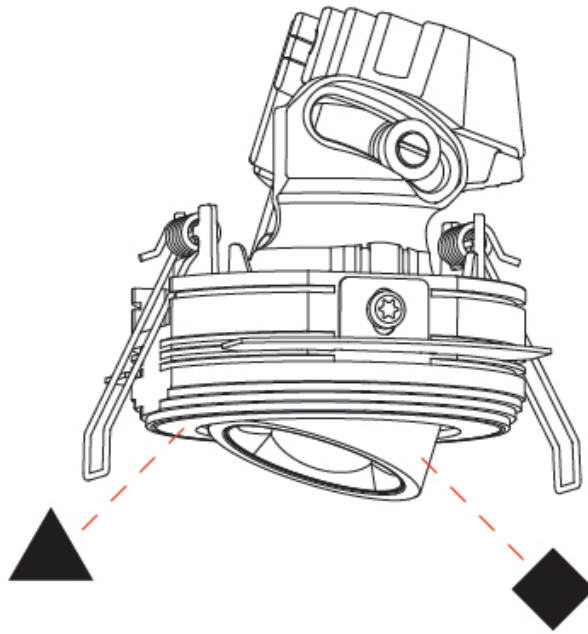

OIKO PRO ROUND ADJUSTABLE TRIMLESS

A35886-

PROJECT

TYPE

SPECIFIER

QUANTITY

DATE

A