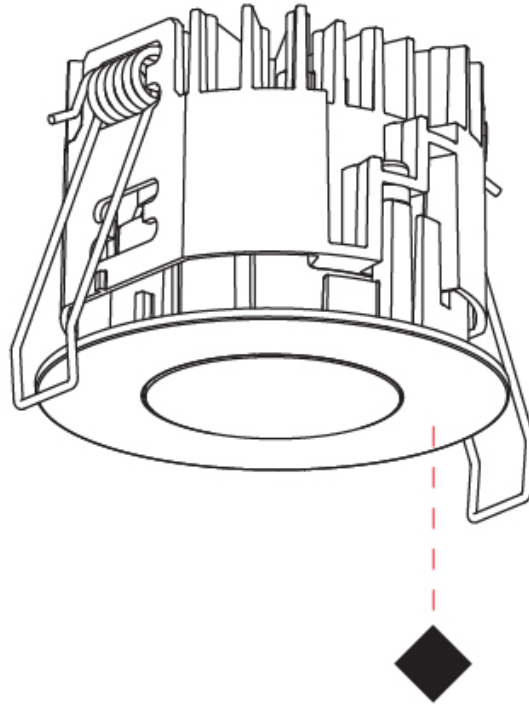

OIKO PRO WALLWASH RECESSED

A35889-

PROJECT

TYPE

SPECIFIER

QUANTITY

DATE

A