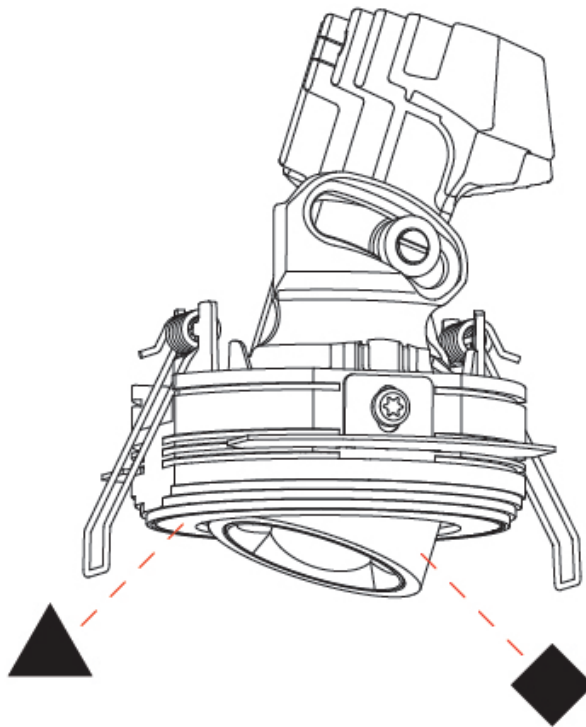

OIKO PRO ROUND ADJUSTABLE TRIMLESS

A35884-

PROJECT _____

TYPE _____

SPECIFIER _____

QUANTITY _____

DATE _____

A