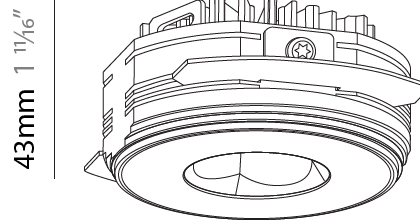

GENERAL

Series: Oiko Pro Round
Subseries: Oiko Pro Round Fixed
Brand: Prolicht
Division: Architectural
Mounting Type: Trimless
Mounting Location: Ceiling
Subcategory: Downlight

PHYSICAL

Shape: Round
Diameter (mm): 75
Diameter (in): 2 15/16
Height (mm): 43
Height (in): 1 11/16
Ceiling Thickness (mm): 10 / 12.5 / 15 / 25
Ceiling Thickness (in): 3/8 or 1/2 or 9/16 or 1
Min. Recessing Depth (mm): 50
Min. Recessing Depth (in): 1 15/16
Light Distribution: Direct
Diffuser: Lens Pack - Spread Lens / Linear Spread Lens / Honeycomb Louver
Fixture Finish: SSR / BKV / CWI / CRY / HAB / UFT / ITA / RUA / FTG / MYG / LOD / PUS / FRO / FUP / KIA / POP / BLS / SPG / MEY / GOH / GUM / CHC / COM / ABZ / JAG / OBR / MOS / ROR
Fixture Material: Aluminum Die Cast
Cut-out Measurements: 86mm / 2 11/16" Diameter

ELECTRICAL

Lamp Type: LED (Zhaga Standard)
Input Wattage (W): 14
Total Output Wattage (W): 12.7
Dimming: Dali Dimming
Driver Included: No
Driver Location: Recessed Housing
Driver Type: Constant Current - Universal (120Vac only for DALI driver)
Driver Class: Class 2
Input Voltage (V): 120 - 277
Constant Current (MA): 700

LED

Color Temperature (°K): 2700-6500 Tunable White
Max. Delivered Lumen (lm): 1381
Nominal Lumen (lm): 1460
CRI: >90 CRI
Lamp Life (hrs): 50000
Special LEDs offerings: Tunable White

OPTICAL

Reflector°: 62
Adjustability: Fixed

RATINGS AND CERTIFICATIONS

Certified By: Certified for North American Standards
IP rating: IP20

Ø75mm 2 15/16"

Ø85mm 3 3/8"