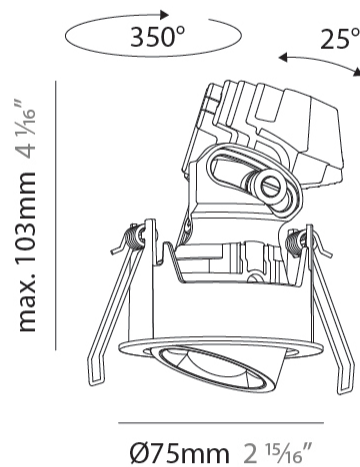

GENERAL

Series: Oiko Pro Round
Subseries: Oiko Pro Round Adjustable
Brand: Prolicht
Division: Architectural
Mounting Type: Recessed
Mounting Location: Ceiling
Subcategory: Downlight

PHYSICAL

Shape: Round
Diameter (mm): 75
Diameter (in): 2 ¹⁵/₁₆
Height (mm): 103
Height (in): 4 ¹/₁₆
Ceiling Thickness (mm): 1 - 25
Ceiling Thickness (in): 1/16 - 1 3/16
Min. Recessing Depth (mm): 115
Min. Recessing Depth (in): 4 ¹/₂
Light Distribution: Downlight
Diffuser: Lens Pack - Spread Lens / Linear Spread Lens / Honeycomb Louver
Fixture Finish: SSR / BKV / CWI / CRY / HAB / UFT / ITA / RUA / FTG / MYG / LOD / PUS / FRO / FUP / KIA / POP / BLS / SPG / MEY / GOH / GUM / CHC / COM / ABZ / JAG / OBR / MOS / ROR
Fixture Material: Aluminum Die Cast
Cut-out Measurements: D. - 68mm / 2 11/16"

ELECTRICAL

Lamp Type: LED (Zhaga Standard)
Input Wattage (W): 14
Total Output Wattage (W): 12.7
Dimming: Dali Dimming
Driver Included: No
Driver Location: Remote
Driver Type: Constant Current - Universal (120Vac only for DALI driver)
Driver Class: Class 2
Input Voltage (V): 120 - 277
Constant Current (MA): 700

LED

Number of LEDs: 1
Color Temperature (°K): 2700-6500 Tunable White
Max. Delivered Lumen (lm): 1054 - 1240
Nominal Lumen (lm): 1242 - 1460
CRI: >90 CRI
Lamp Life (hrs): 50000
Special LEDs offerings: Tunable White

OPTICAL

Reflector°: 52

RATINGS AND CERTIFICATIONS

Certified By: Certified for North American Standards
IP rating: IP20