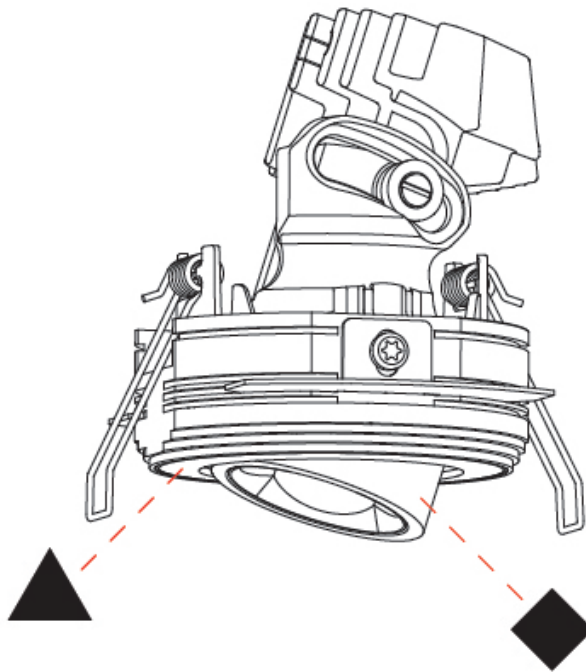

OIKO PRO ROUND ADJUSTABLE TRIMLESS

A35885-

PROJECT _____

TYPE _____

SPECIFIER _____

QUANTITY _____

DATE _____

A